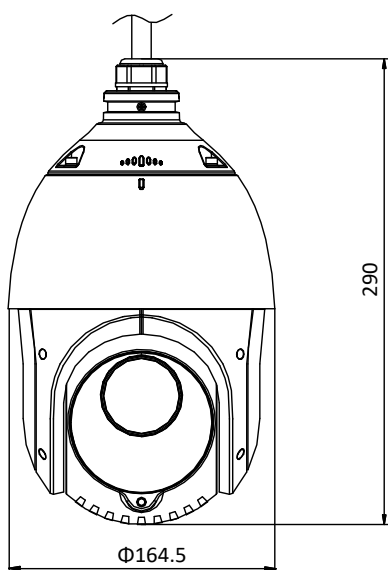

Dimensions

Unit: mm

Accessory

Included:

ASW0081-1220002W

Power adapter

DS-1618ZJ

Wall Mount